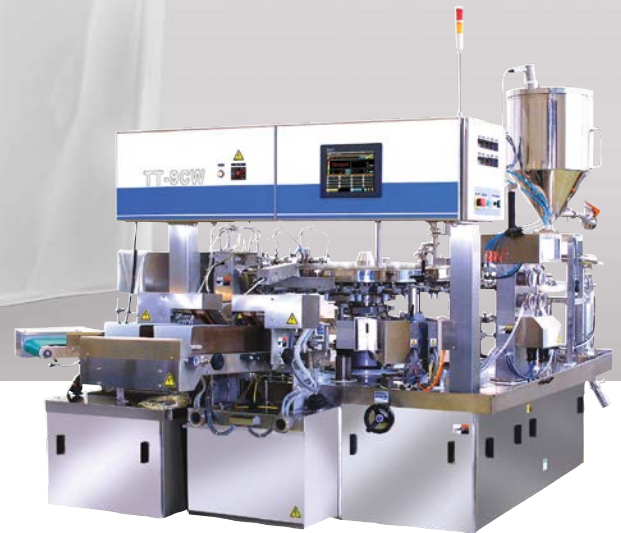

TOYO JIDOKI
TT-9CW™ & TT-9CW2™
 HIGH SPEED PRE-MADE POUCH FILLER/SEALER

Double pouch action machine

ABOUT MATRIX

Rugged, cost competitive, and easy-to-use, Matrix packaging systems include vertical form fill seal equipment for all types of flexible packaging, as well as INVPack stickpack and sachet machines, Toyo Jidoki pre-made pouch machines, and FLTechnics rollstock pouch machines. As part of the ProMach Flexibles business line, Matrix helps our packaging customers protect and grow the reputation and trust of their consumers. ProMach is performance, and the proof is in every package. Learn more about Matrix at www.MatrixPM.com and more about ProMach at ProMachBuilt.com.

FEATURES AND BENEFITS

- Double pouch action machine for a variety of products
- Designed to adhere to the most stringent safety and sanitation requirements
- Operator friendly design for easy maintenance, operation and cleaning